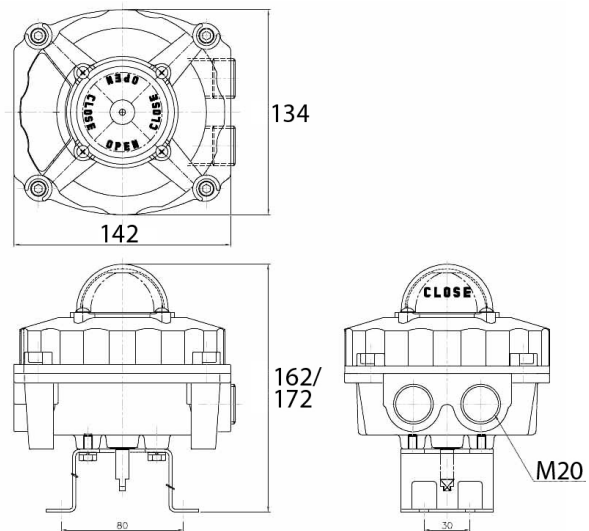

Limit Switch box Type ITS300, Mechanical
Explosion proof

SPECIFICATIONS

Enclosure	Explosion proof Ex d IIC T6, IP67, O-ring sealed
Material	Aluminum, Polyester coated
Ambient temperature	-20°C~+80°C
Switch cams	Adjustable, preset for 90°
Cable entries	2xM20x1.5
Terminal block	8 pos of terminal strips (6 for switches, 2 for solenoid valve power)
Position indicator	Dome type 0°~90°
Mounting bracket	Stainless steel acc. to VDI/VDE3845, NAMUR
Mechanical switches	2 pcs. Max 250V AC 16A, 125 V DC 0.6A

DIMENSIONS (mm)

WIRING