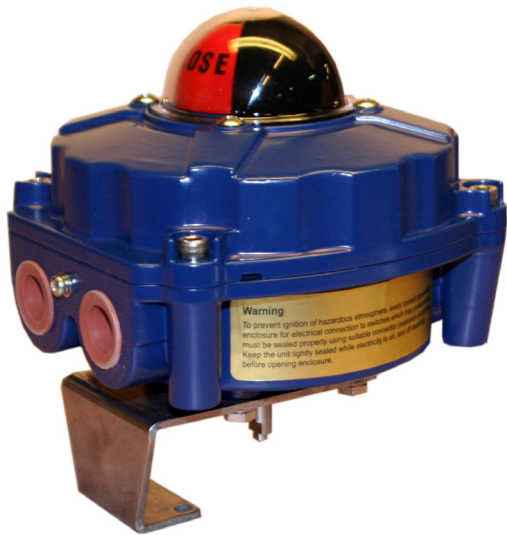

Limit Switch box Type ITS300, Mechanical
Explosion proof

SPECIFICATIONS

Enclosure	Explosion proof Ex d IIC T6, IP67, O-ring sealed
Material	Aluminum, Polyester coated
Ambient temperature	-20°C~+80°C
Switch cams	Adjustable, preset for 90°
Cable entries	2xM20x1.5
Terminal block	8 pos of terminal strips (6 for switches, 2 for solenoid valve power)
Position indicator	Dome type 0°~90°
Mounting bracket	Stainless steel acc. to VDI/VDE3845, NAMUR
Mechanical switches	2 pcs. Max 250V AC 16A, 125 V DC 0.6A